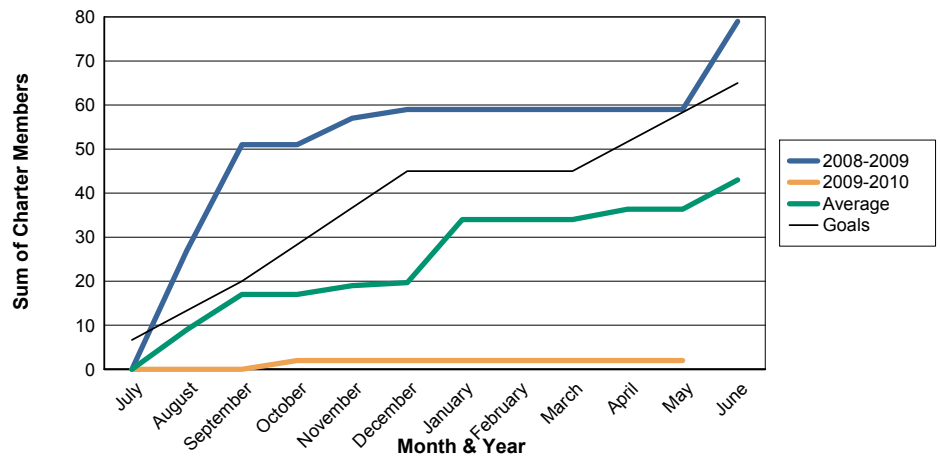

3 Year Comparisons for GMT Constitutional Area 1

By GMT District

As of May 2010

Sum of New Clubs/ Month & Year

For District 32 A

Sum of Dropped Clubs/ Month & Year

For District 32 A

Sum of Net Clubs/ Month & Year

For District 32 A

Sum of Charter Members/ Month & Year

For District 32 A

3 Year Comparisons for GMT Constitutional Area 1

By GMT District

As of May 2010

Sum of New Members/ Month & Year

For District 32 A