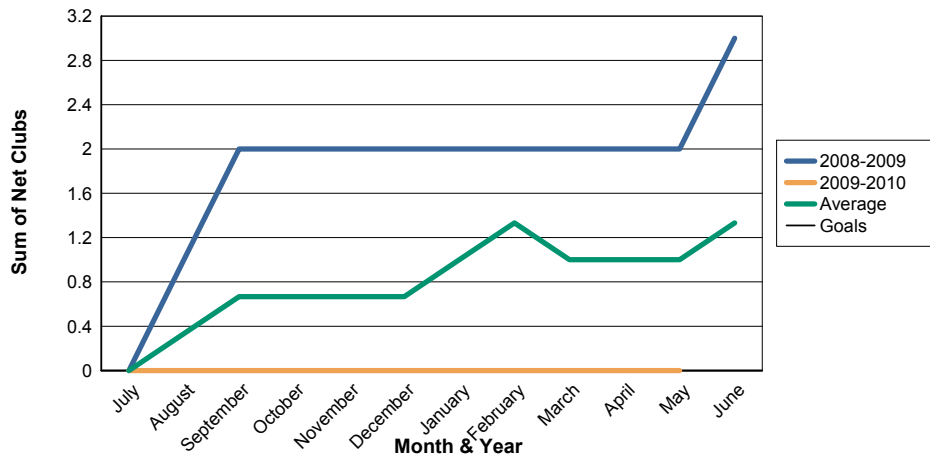

Sum of Net Clubs/ Month & Year

For District 32 A