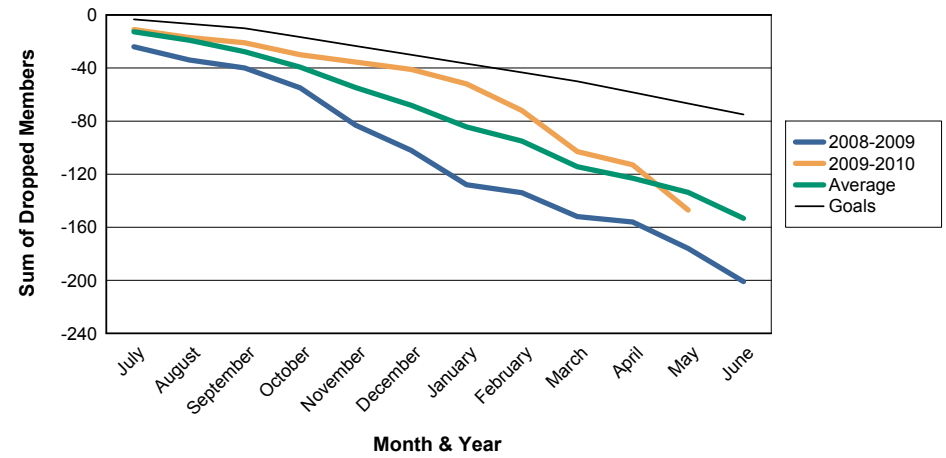

For District 32 A

Sum of Charter Members/ Month & Year

For District 32 A

3 Year Comparisons for GMT Constitutional Area 1

By GMT District

As of May 2010

Sum of New Members/ Month & Year

For District 32 A

Sum of Dropped Members/ Month & Year

For District 32 A

Sum of Net Members/ Month & Year

For District 32 A