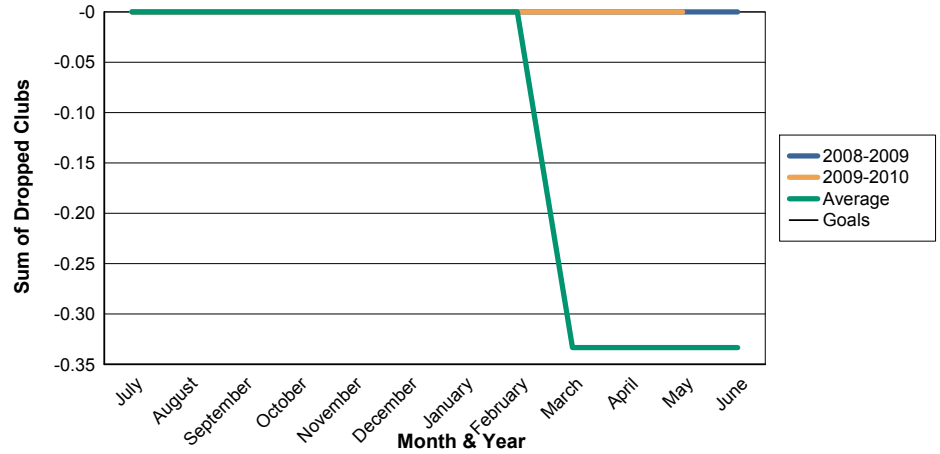

3 Year Comparisons for GMT Constitutional Area 1

By GMT District

As of May 2010

Sum of New Clubs/ Month & Year

For District 32 A

Sum of Dropped Clubs/ Month & Year

For District 32 A

Sum of Net Clubs/ Month & Year