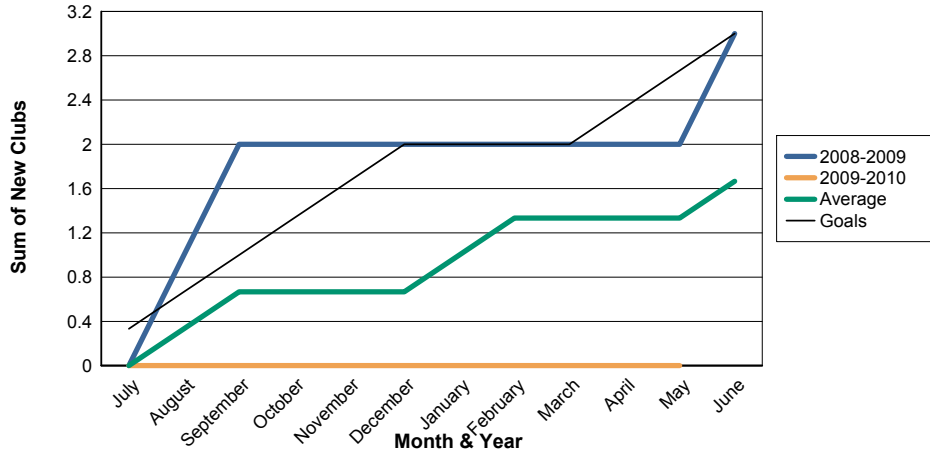

3 Year Comparisons for GMT Constitutional Area 1

By GMT District

As of May 2010

Sum of New Clubs/ Month & Year

For District 32 A

Sum of Dropped Clubs/ Month & Year

For District 32 A

Sum of Net Clubs/ Month & Year