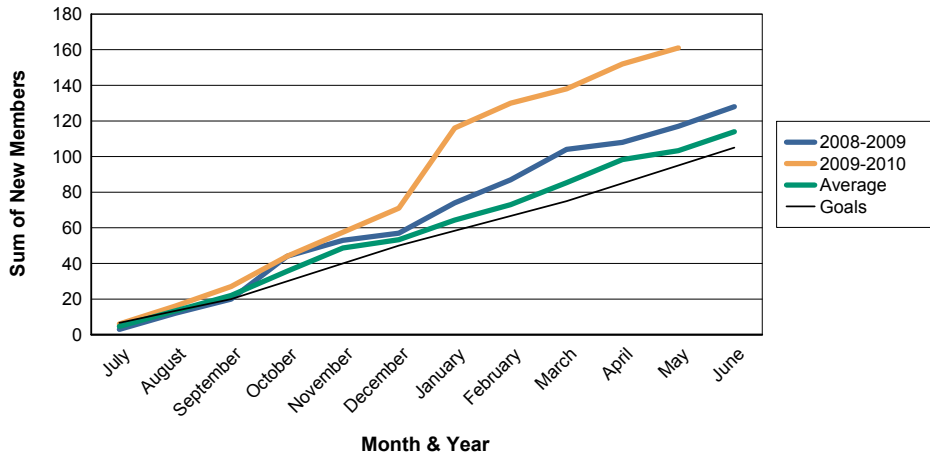

3 Year Comparisons for GMT Constitutional Area 1

By GMT District

As of May 2010

Sum of New Clubs/ Month & Year

For District 32 A

Sum of Dropped Clubs/ Month & Year

For District 32 A

Sum of Net Clubs/ Month & Year

For District 32 A

Sum of Charter Members/ Month & Year

For District 32 A

3 Year Comparisons for GMT Constitutional Area 1

By GMT District

As of May 2010

Sum of New Members/ Month & Year

For District 32 A

Sum of Dropped Members/ Month & Year

For District 32 A

Sum of Net Members/ Month & Year

For District 32 A